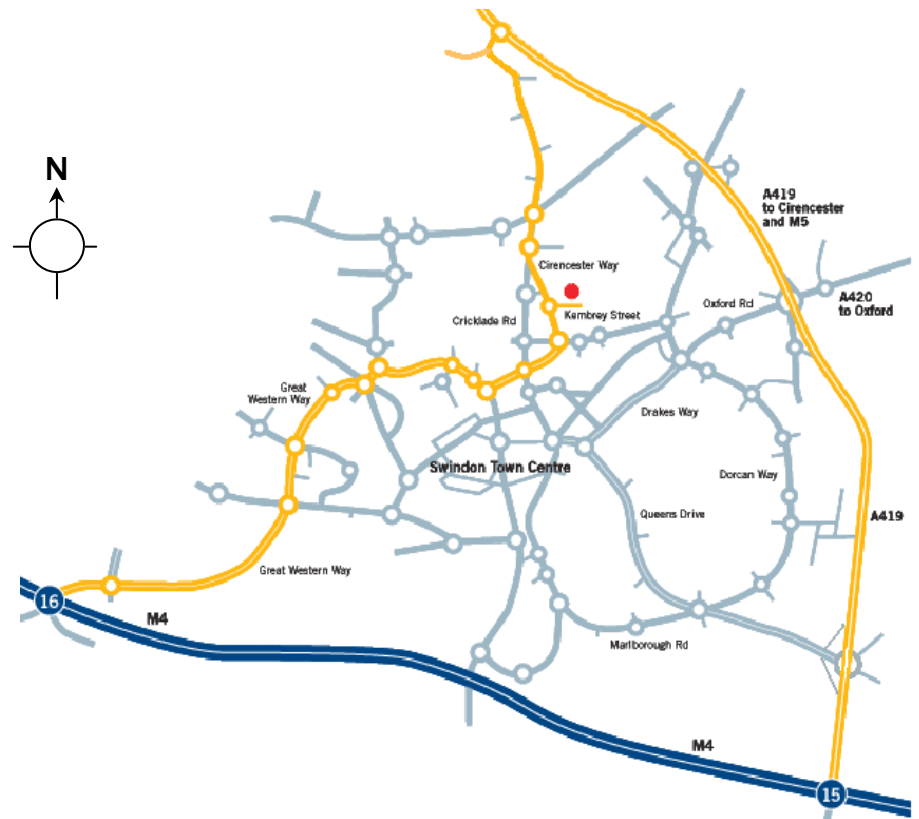

## Wireless Interoperability Lab Directions

The Wireless Interoperability Lab is located in Swindon, approximately 90 minutes drive west from London Heathrow along the M4 motorway, and under 10 minutes taxi ride from Swindon Railway Station.

**Wireless  
Interoperability  
Lab**

Visitor parking spaces are marked in front of the Cherry Orchard East building. The entrance door for Suite 63 is on the right-hand side of the building as you face it. At the top of the staircase, the Lab is on the right